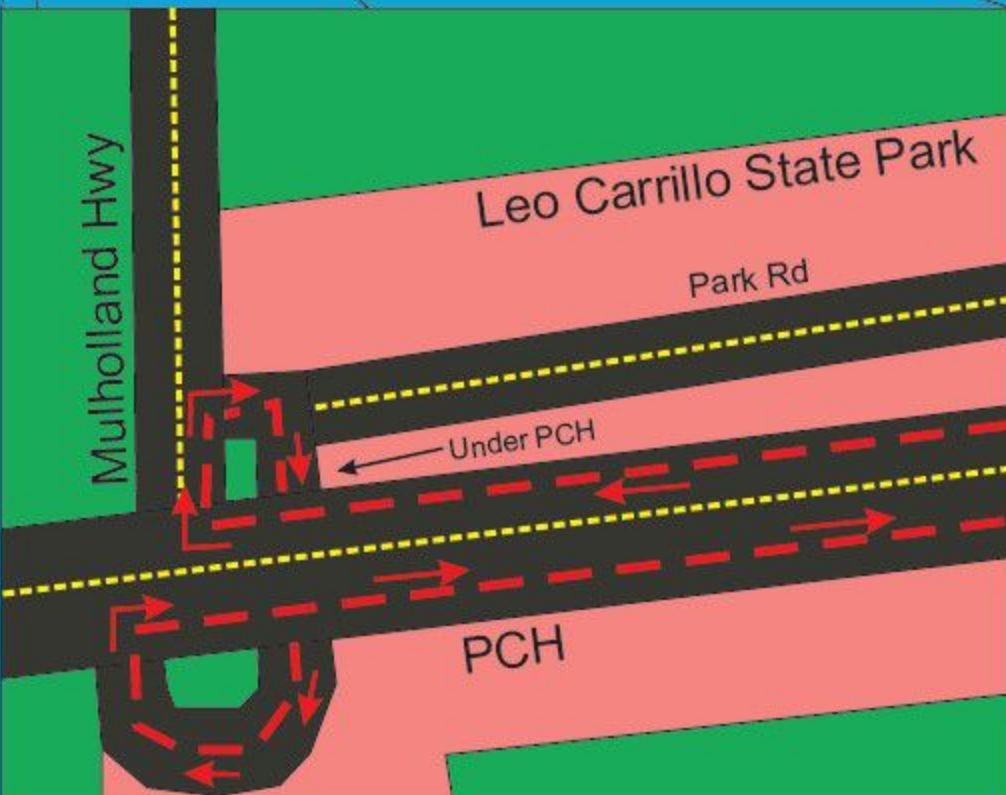

Mulholland HWY

Leo Carrillo State Park

Decker

Encinal

Busch

Pacific Coast Highway

Transition Area

Zuma Beach

Expo

NAUTICA
MALIBU TRIATHLON

Presented by:
BANK OF AMERICA

Nautica Malibu Triathlon
Classic Distance Race
Bike Course (17 miles)